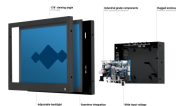

10 inch monitor metal

Item number: 10HD7M

This 10 inch Full HD monitor delivers best-in-class picture quality with excellent 178° viewing angles. The 10 inch monitor has a sturdy metal housing and is ideal for desktop, flush and wall mounting. The 10HD7M can be connected via HDMI, VGA, BNC or RCA connections.

- ✓ 1920 x 1200 resolution (Full HD)
- ✓ Input: HDMI, VGA, BNC and RCA
- ✓ Desktop, flush and wall mountable
- ✓ 243 x 165 x 33 mm

GENERAL

Manufacturer	Beetronics
Item number	10HD7M
Previous model	10HDM
Product name	10 inch monitor metal
Warranty	2 years

PANEL

Type	Matte, LED-IPS
Screen diagonal	10.1 inches (256 mm)
Aspect ratio	16:10 (16:9, 4:3 adjustable)
Native resolution	1920 x 1200
Supported resolutions	1920 x 1200 (max), 640 x 480 (min)
Pixels per inch	226 PPI
Viewing angle	178° horizontal, 178° vertical
Colour encoding system	PAL/NTSC/SECAM
Brightness	400 cd/m ²
Contrast	600:1

FEATURES AND FUNCTIONS

Audio	Integrated speakers
Key-lock	The control buttons can be blocked
Auto-on	Automatically powers on when it receives current or a signal
Dimmable	Adjustable backlight brightness
Mirroring	Image can be mirrored, horizontally and vertically