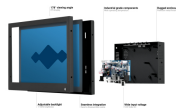

## 7 inch monitor metal

Item number: 7HD7M

This 7 inch metal monitor delivers best-in-class picture quality with excellent 178° viewing angles. The 7 inch monitor has a sturdy metal housing and is ideal for desktop, flush and wall mounting. The 7HD7M can be connected via HDMI, VGA, BNC or RCA connections.

- ✓ Excellent image quality (up to Full HD)
- ✓ Input: HDMI, VGA, BNC and RCA
- ✓ Desktop, flush and wall mountable
- ✓ 176 x 119 x 33 mm

**GENERAL**

Manufacturer	Beetronics
Item number	7HD7M
Previous model	7HDM
Product name	7 inch monitor metal
Warranty	2 years

**PANEL**

Type	Matte, LED-IPS
Screen diagonal	7 inches (177 mm)
Aspect ratio	16:10 (16:9, 4:3 adjustable)
Native resolution	1280 x 800
Supported resolutions	1920 x 1200 (max), 640 x 480 (min)
Pixels per inch	215 PPI
Viewing angle	178° horizontal, 178° vertical
Colour encoding system	PAL/NTSC/SECAM
Brightness	400 cd/m2
Contrast	800:1

#### MOUNTING

Wall mount	✓ VESA (75 mm)
Flush mount	✓ Mounting strips included
Stand	✓ Adjustable and detachable